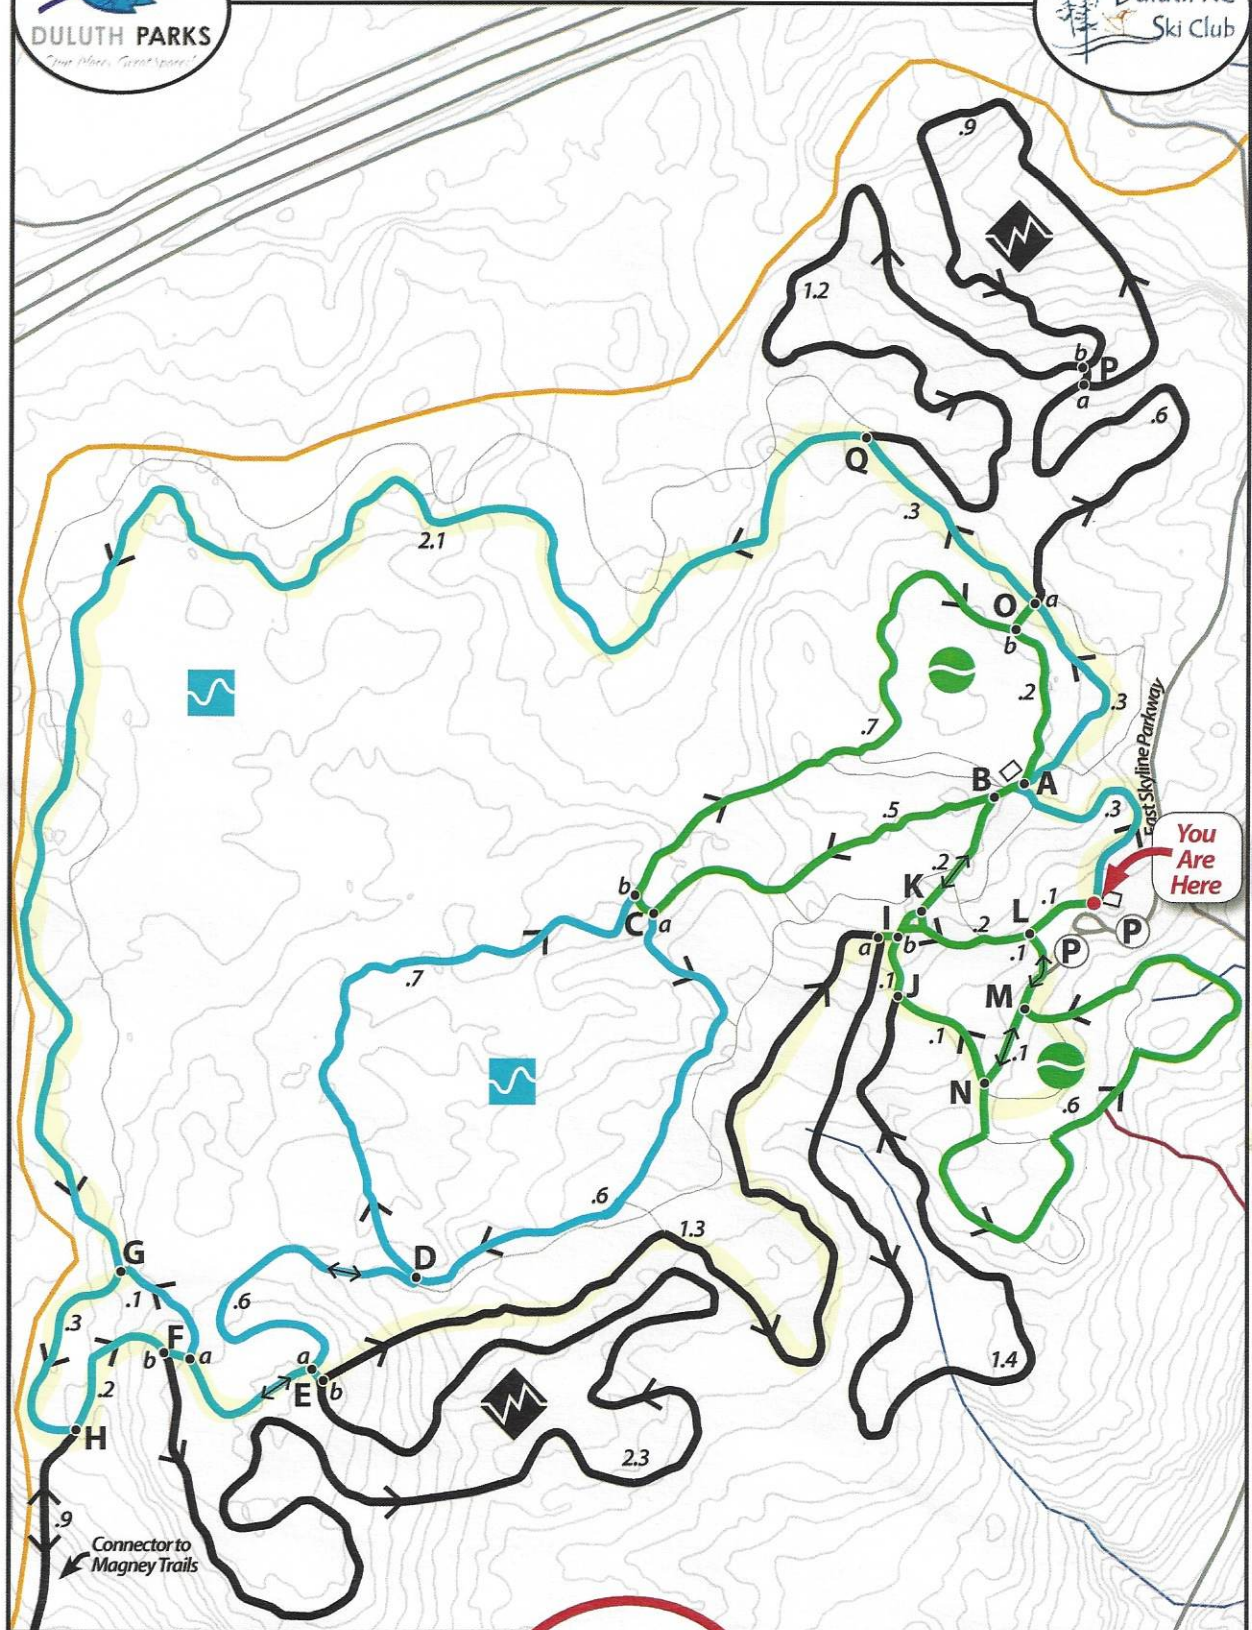

Spirit Mountain Ski Trails

JV
≈ 5.5k
Freestyle

Map by: glhome64@gmail.com

Grooming Comments: Grooming@duluthxc.com

<ul style="list-style-type: none"> Cross Country Ski Trail Easier More Difficult Most Difficult Multi-Use Trail Superior Hiking Trail Snowmobile Trail Parking 		<div style="border: 2px solid red; border-radius: 50%; padding: 10px; width: 150px; margin: 0 auto;"> <h2 style="margin: 0;">Nordic Trail Head</h2> </div>	<p>Duluth Parks duluthmn.gov</p> <p>Duluth XC Ski Club duluthxc.com</p> <p>MN Ski Pass dnr.state.mn.us</p> <p>St. Louis County stlouisco.com</p>
			<p> Distance between intersections in KMS</p> <p> 10 ft Contours</p>

Spirit Mountain Ski Trails

JH
#3-5K
Freestyle

Map by: glhome64@gmail.com

Grooming Comments: Grooming@duluthxc.com

Cross Country Ski Trail	Nordic Trail Head	Duluth Parks	duluthmn.gov
Easier More Difficult Most Difficult		Duluth XC Ski Club	duluthxc.com
Multi-Use Trail		MN Ski Pass	dnr.state.mn.us
Superior Hiking Trail		St. Louis County	stlouisco.com
Snowmobile Trail		.2 Distance between intersections in KM's	
Parking		10 ft Contours	