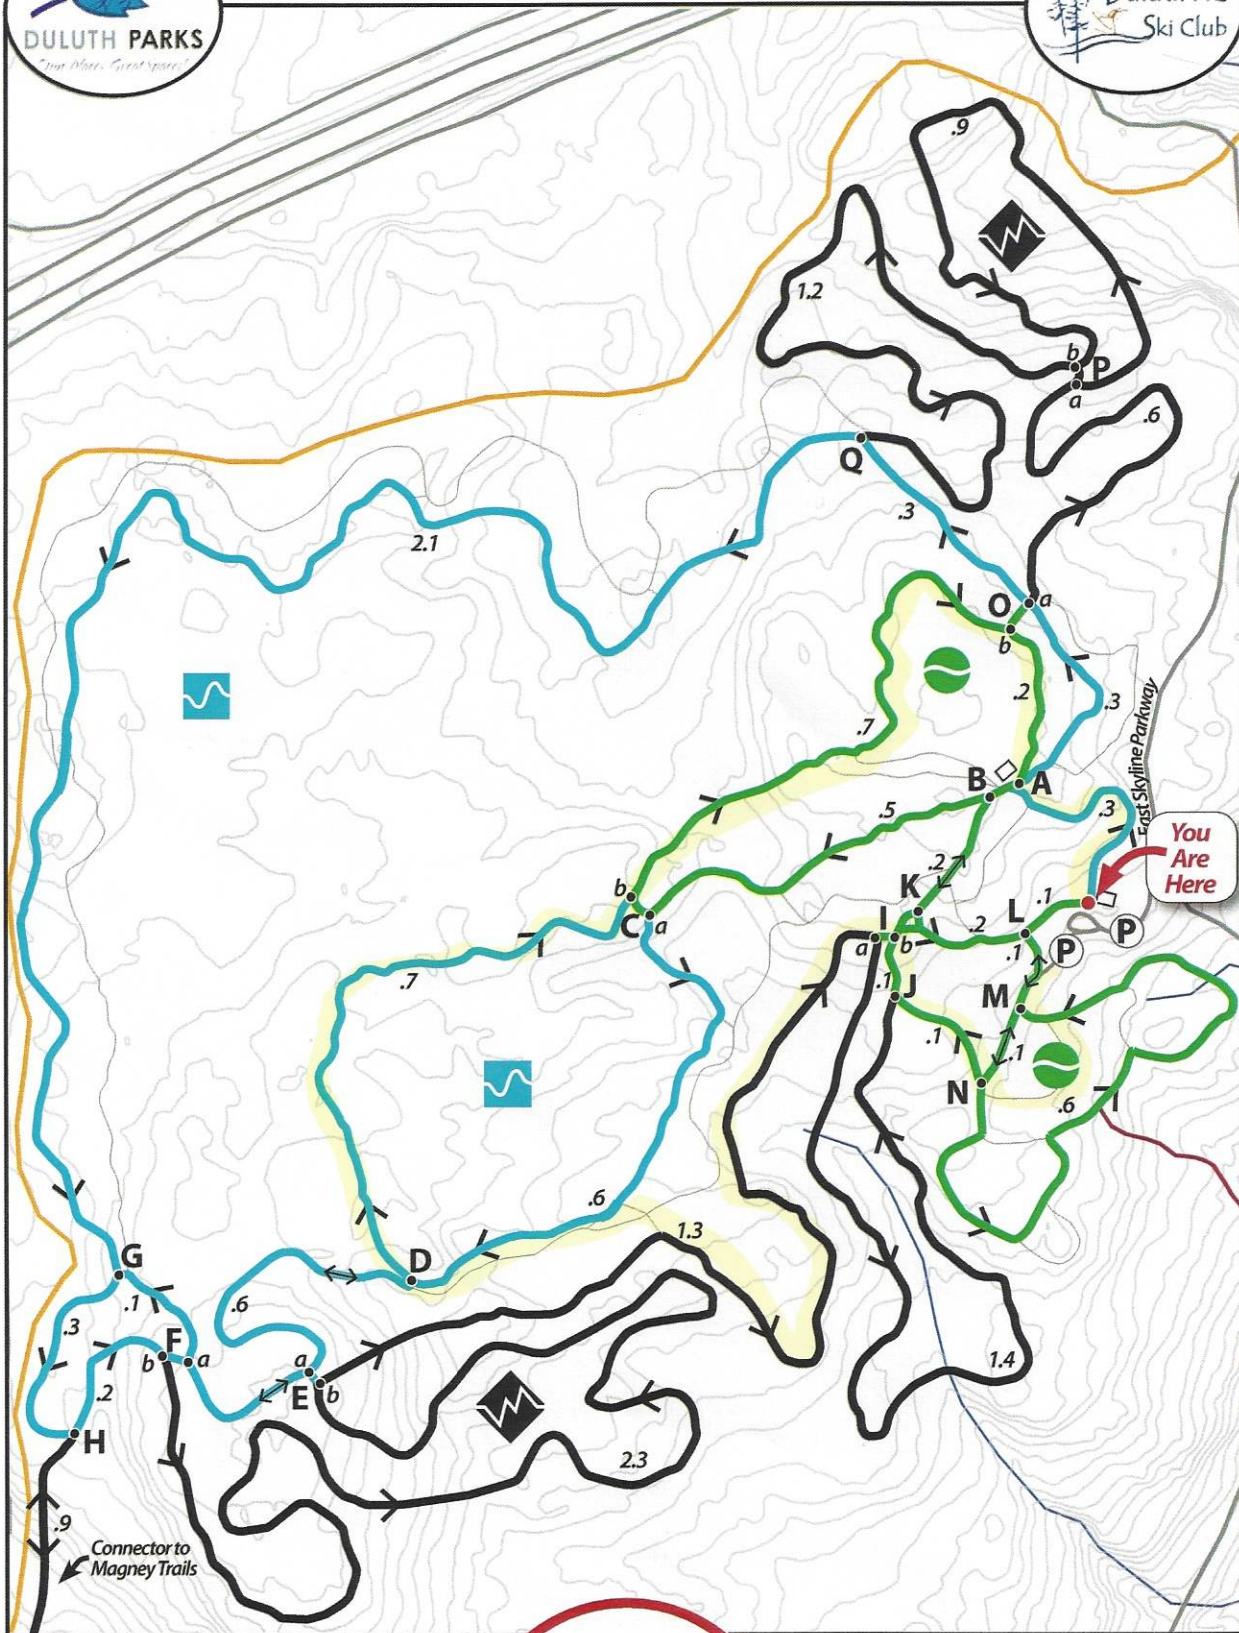

Spirit Mountain Ski Trails

JV
≈ 5.5k
Freestyle

Map by: glhome64@gmail.com

Grooming Comments: Grooming@duluthxc.com

<ul style="list-style-type: none"> Cross Country Ski Trail Easier More Difficult Most Difficult Multi-Use Trail Superior Hiking Trail Snowmobile Trail Parking 		<div style="border: 2px solid red; border-radius: 50%; padding: 10px; width: 150px; margin: 0 auto;"> <h2 style="margin: 0;">Nordic Trail Head</h2> </div>	<p>Duluth Parks duluthmn.gov</p> <p>Duluth XC Ski Club duluthxc.com</p> <p>MN Ski Pass dnr.state.mn.us</p> <p>St. Louis County stlouisco.com</p>
			<p> Distance between intersections in KMS</p> <p> 10 ft Contours</p>

Spirit Mountain Ski Trails

JH
#3-5K
Freestyle

Map by: glhome64@gmail.com

Grooming Comments: Grooming@duluthxc.com

Cross Country Ski Trail	Nordic Trail Head	Duluth Parks	duluthmn.gov
Easier More Difficult Most Difficult		Duluth XC Ski Club	duluthxc.com
Multi-Use Trail		MN Ski Pass	dnr.state.mn.us
Superior Hiking Trail		St. Louis County	stlouisco.com
Snowmobile Trail		.2 Distance between intersections in KM's	
Parking		10 ft Contours	